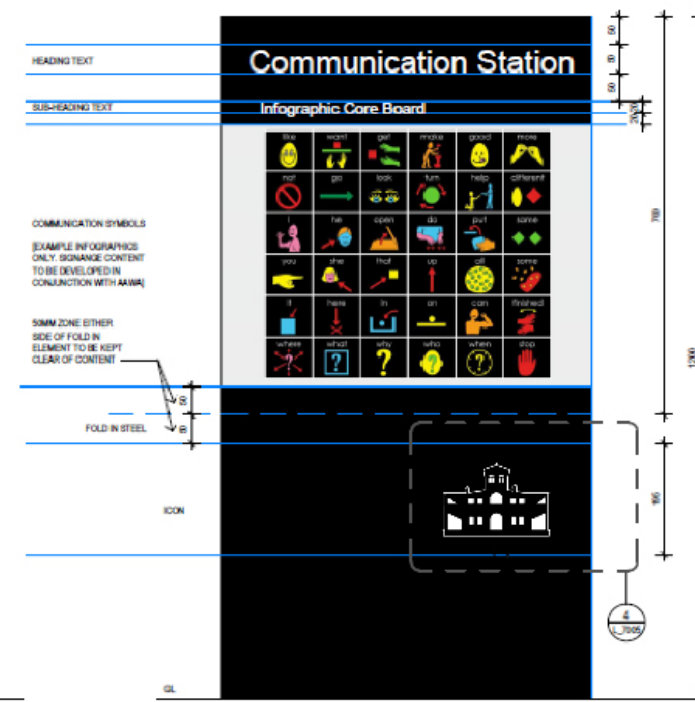

LOGO – HERITAGE PRECINCT SIGNAGE

① LPF-017 PLAYGROUND ENTRY SIGN - ELEVATION
1/5

② LPF-016 COMMUNICATION STATION - INFOGRAPHIC CORE BOARD
1/5