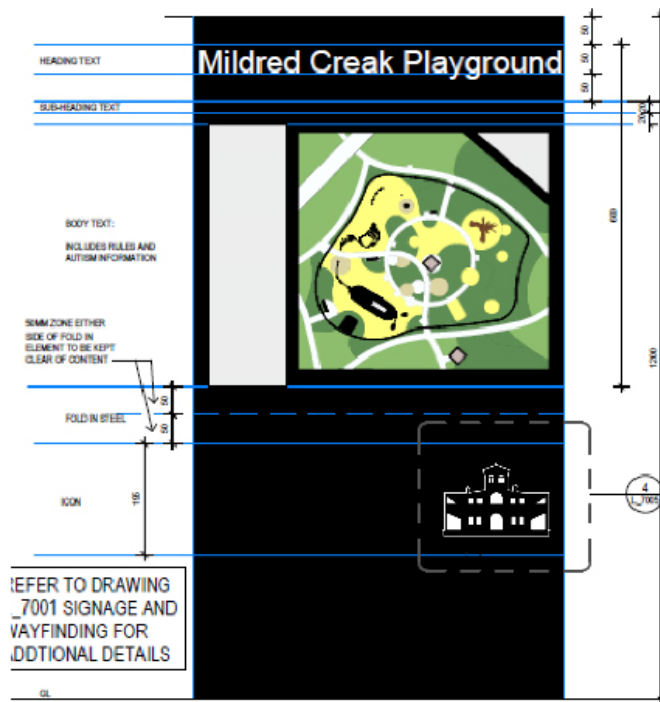

LOGO – HERITAGE PRECINCT SIGNAGE

① LPF-017 PLAYGROUND ENTRY SIGN - ELEVATION
1/5

② LPF-016 COMMUNICATION STATION - INFOGRAPHIC CORE BOARD
1/5