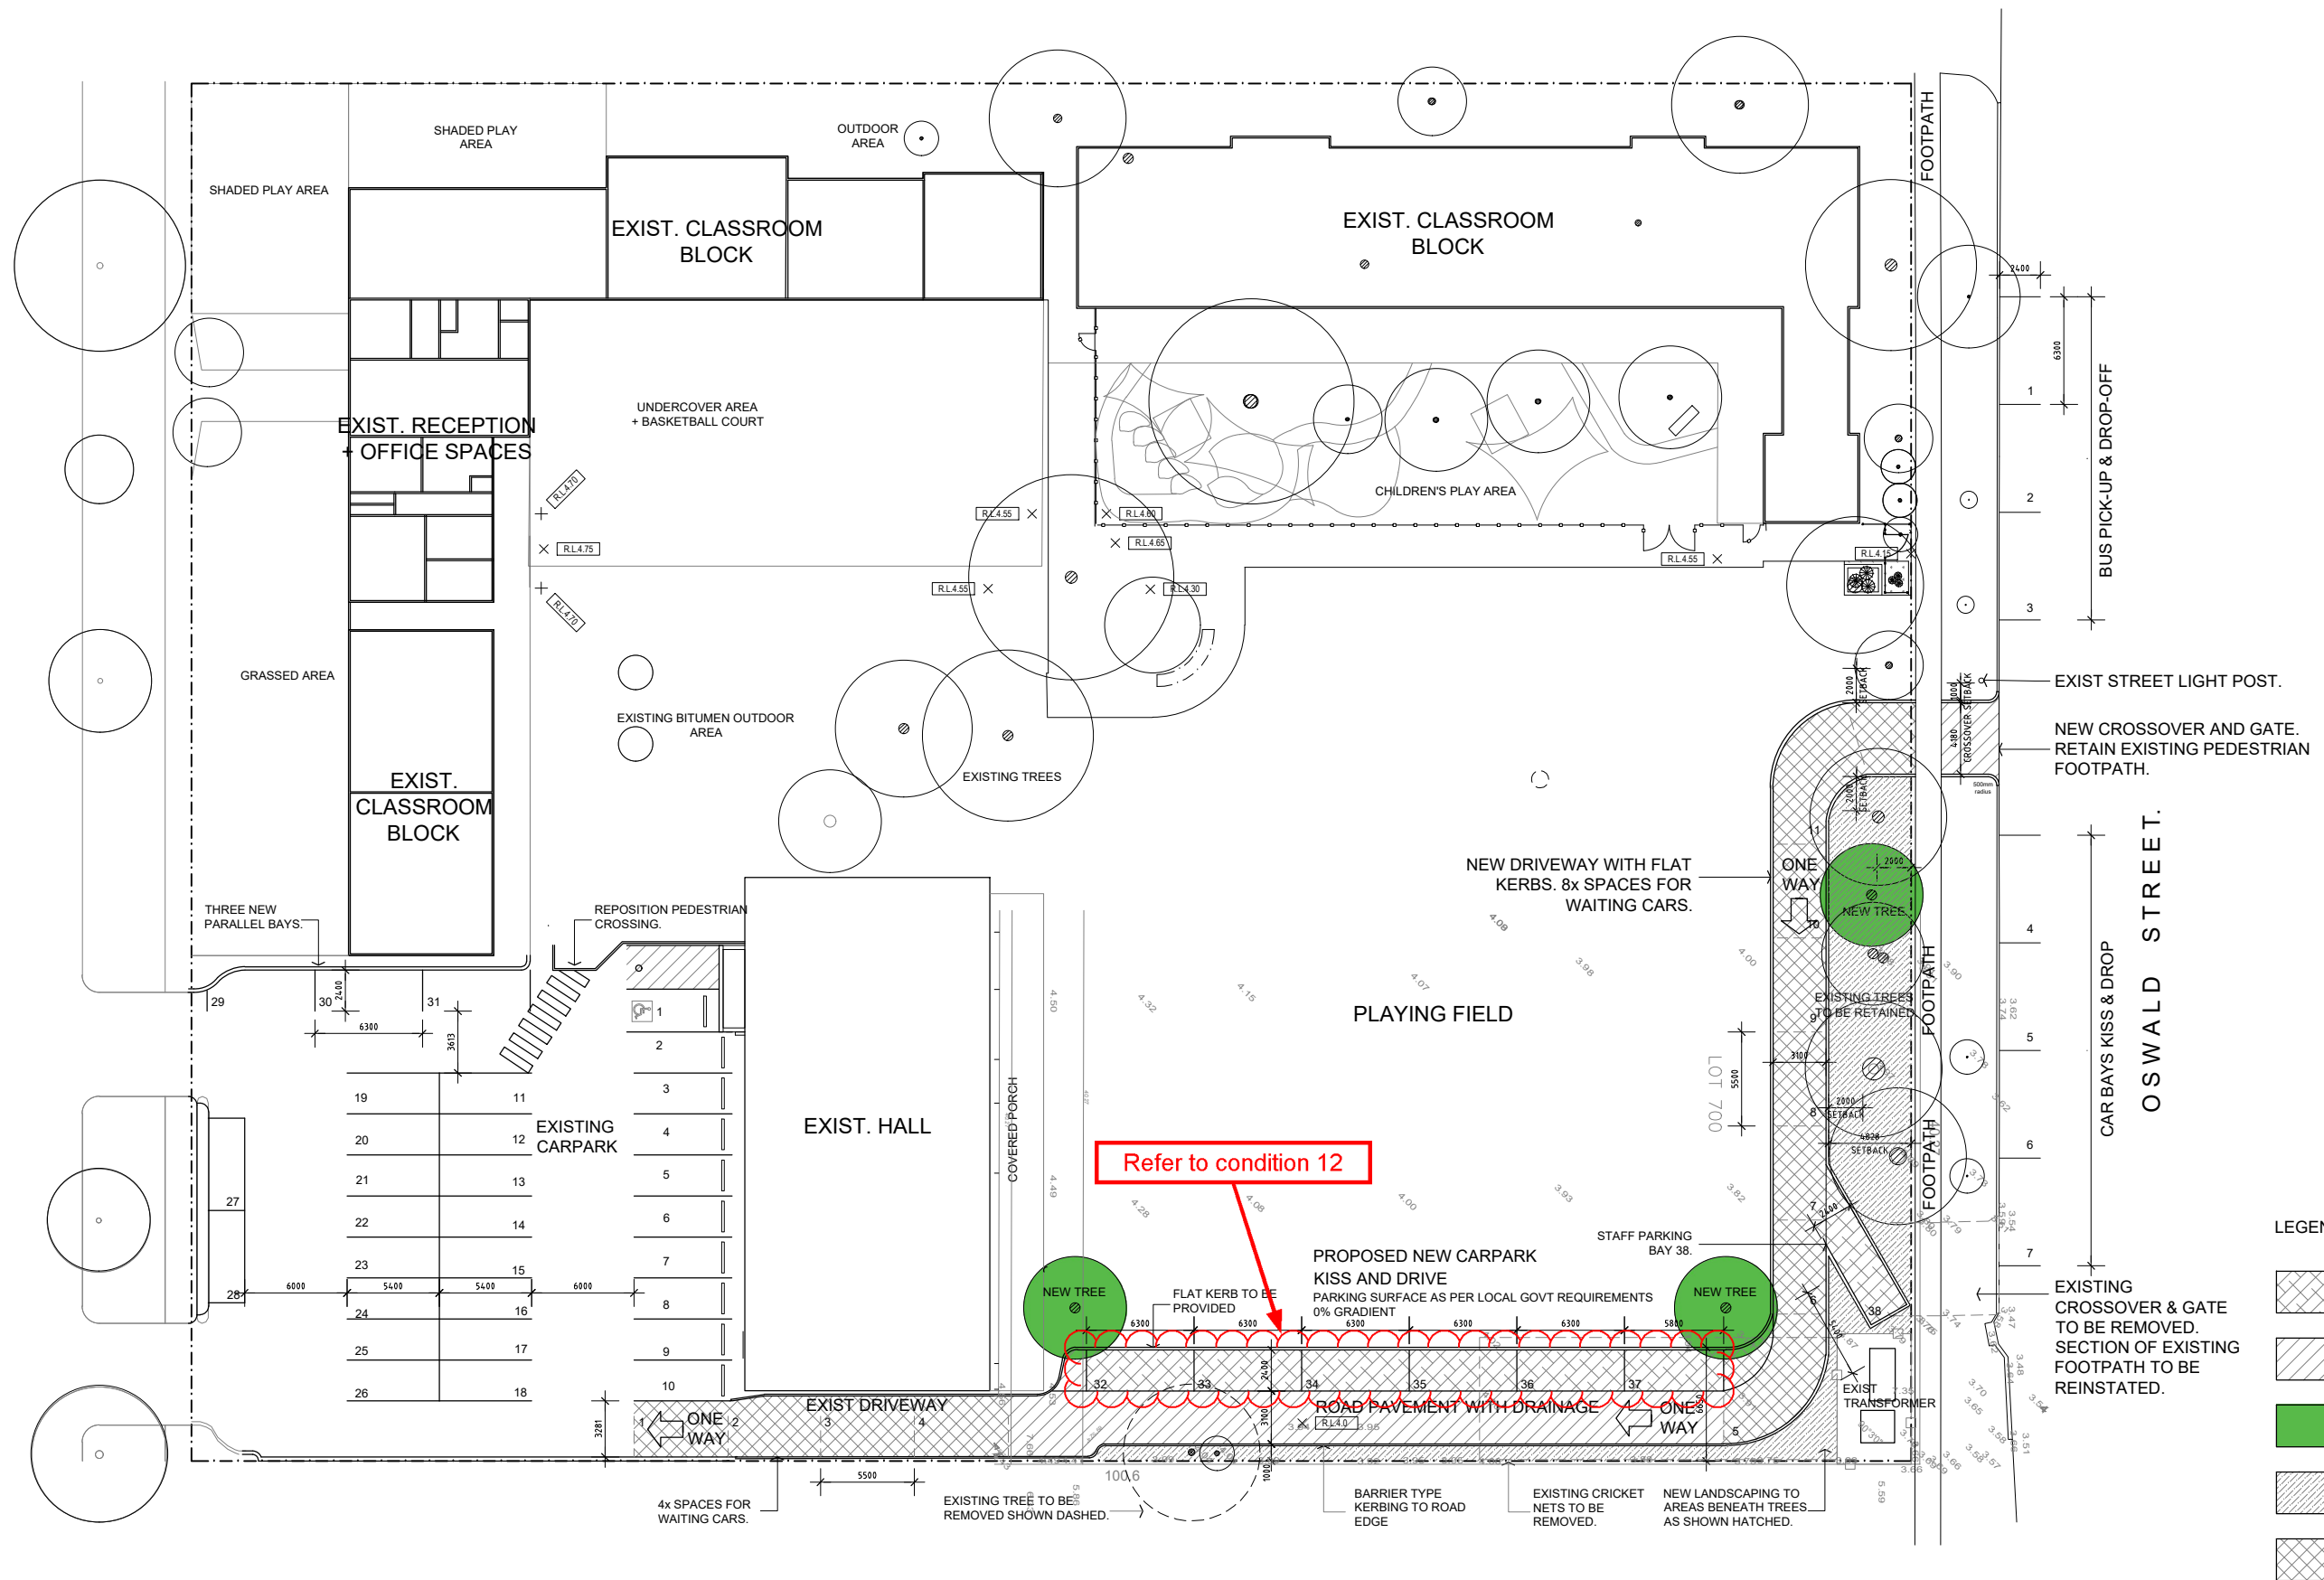

COLOMBO STREET.

- LEGEND
- PARKING SURFACE AS PER LOCAL GOVT REQUIREMENTS
 - PROPOSED NEW ROAD PAVEMENT WITH DRAINAGE AND KERBING
 - NEW TREES
 - NEW LANDSCAPING
 - SPACES FOR WAITING CARS

VICTORIA PARK CHRISTIAN SCHOOL COLOMBO ST VICTORIA PARK
 PROPOSED NEW CARPARK

14 JUNE 2024 | SCALE 1:400 @ A3

AMENDED PLAN

Town of Victoria Park Received: 05/07/2024

Supersedes plan dated: 07/02/2024