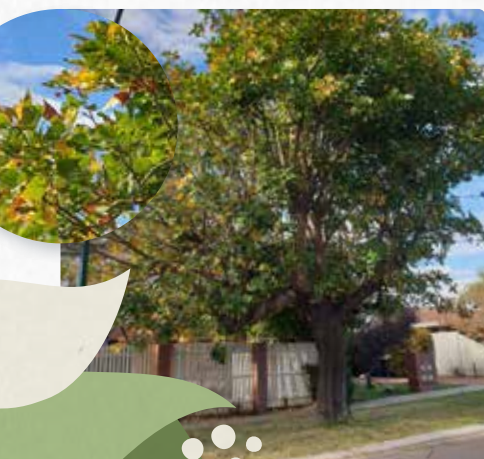

Common name: Spotted gum

Botanical name: *Corymbia maculata*

Height: 17.6m

Width: 9.7m

Origin: Australia

Fauna attracting: Yes

Tall slender tree with smooth cream mottled bark. Leaves are long and narrow in shape. White flowers bloom from winter to spring, attracting honey eating birds.

Common name: Common coral tree

Botanical name: *Erythrina sykesii*

Height: 9.8m

Width: 8.8m

Origin: Exotic

Fauna attracting: No

Large leaves group in threes. Clusters of trumpet-like flowers bloom in winter and early spring.